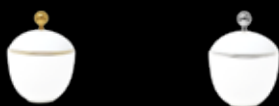

Sucrier MM 20 cl 7 x 8,5 cm
Sugar bowl, medium 6.7 oz 2.8 x 3.3 in
GRE4050BB0000

FORME HORIZON · HORIZON SHAPE

Sucrier PM 15 cl 9 x 9,5 cm
Sugar bowl 5 oz 3.5 x 3.7 in
HOR4038BB0000

Sucrier GM 35 cl 9 x 12 cm
Sugar bowl, large 11.8 oz 3.5 x 4.7 in
PRE4067BB0000

Sucrier PM 20 cl 7.5 x 10 cm
Sugar bowl, small 6.7 oz 2.9 x 3.9 in
PRE4038BB0000

FORME HORIZON · HORIZON SHAPE

Sucrier, accessoire or 25 cl 9 x 10 cm
Sugar bowl, gold acc. 8.4 oz 3.5 x 3.9 in
HOR4037BB0000